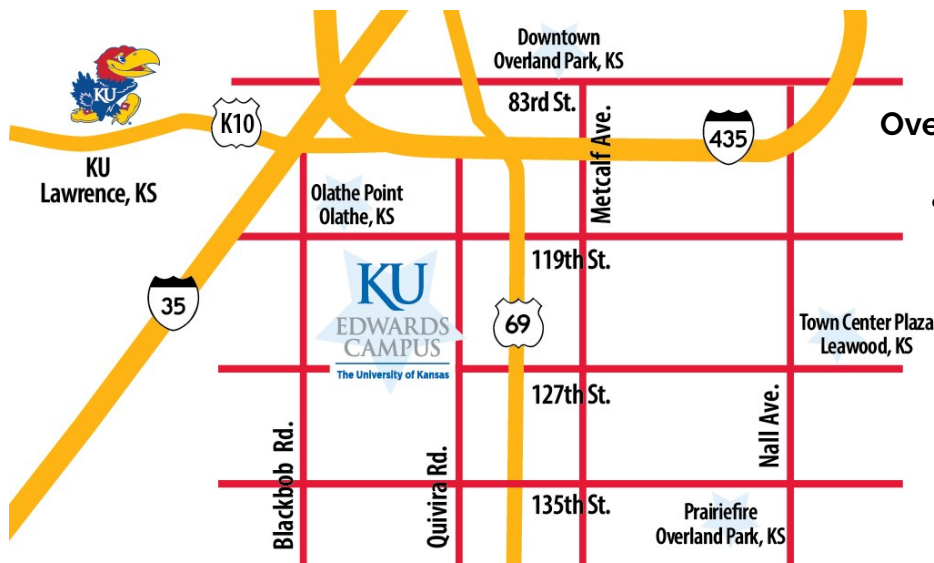

Dining and Attractions Around Kansas City and KU Edwards Campus

KU Edwards Campus is Close to Everything

KU Edwards Campus is located in Overland Park, KS, within a short drive of:

- Downtown Kansas City — 30 min
- Lawrence, Kansas — 40 min
- KCI Airport, (MCI) — 40 min

Detailed Google Map
<https://bit.ly/3Ftn96X>

Dining, Entertainment and Attractions

Prairie Fire

Shopping, Dining and Entertainment

5661 W. 135th St., Overland Park, KS | 913.338.3800 | 5.1 mi

Town Center

Shopping, Dining, Movies and More

W. 117th and Nall Ave., Leawood, KS | 5.5 mi

Olathe Pointe

Shopping, Dining, and Movies

W. 119th and Black Bob Rd., Olathe, KS | 2.8 mi

Downtown Overland Park

Boutiques, Dining and Farmers' Market

8101 Marty St., Overland Park, KS | 9.3 mi