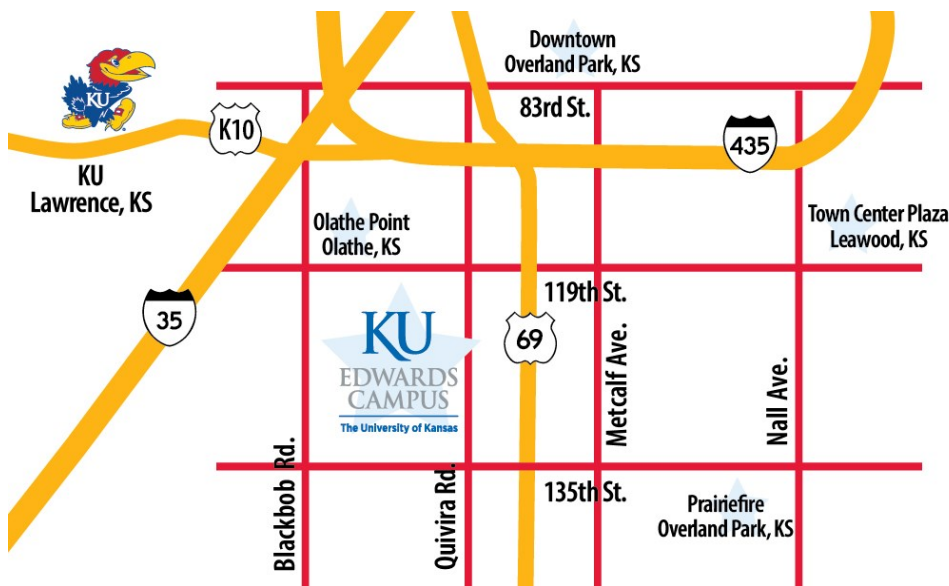

Dining and Attractions Around Kansas City and KU Edwards Campus

KU Edwards Campus is Close to Everything

KU Edwards Campus is located in Overland Park, KS, within a short drive of:

- Downtown Kansas City — 30 min
- Lawrence, Kansas — 40 min
- KCI Airport, (MCI) — 40 min

Detailed Google Map
<https://bit.ly/3Ftn96X>

Dining, Entertainment and Attractions

Prairie Fire

Shopping, Dining and Entertainment

5661 W. 135th St., Overland Park, KS | 913.338.3800 | 5.1 mi

Town Center

Shopping, Dining, Movies and More

W. 117th and Nall Ave., Leawood, KS | 5.5 mi

Olathe Pointe

Shopping, Dining, and Movies

W. 119th and Black Bob Rd., Olathe, KS | 2.8 mi

Downtown Overland Park

Boutiques, Dining and Farmers Market

8101 Marty St., Overland Park, KS | 9.3 mi